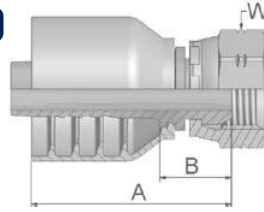

## 92 Female BSP Parallel Pipe Swivel – Straight (60° Cone)

BS5200-A – DKR

Part Number	Hose I.D.				Thread BSP	A mm	B mm	W mm
	DN	Inch	Size	mm				
19243-6-6	10	3/8	-6	9.5	3/8x19	49	20	22
19243-8-6	10	3/8	-6	9.5	1/2x14	51	22	27
19243-8-8	12	1/2	-8	12.7	1/2x14	57	22	27
19243-10-8	12	1/2	-8	12.7	5/8x14	55	20	30
19243-10-10	16	5/8	-10	15.9	5/8x14	57	21	30
19243-12-10	16	5/8	-10	15.9	3/4x14	61	22	32
19243-12-12	19	3/4	-12	19.1	3/4x14	61	22	32
19243-16-16	25	1	-16	25.4	1x11	72	25	41

## B1 Female BSP Parallel Pipe Swivel 45° Elbow (60° Cone)

BS 5200-D – DKR 45°

Part Number	Hose I.D.				Thread BSP	A mm	B mm	E mm	W mm
	DN	Inch	Size	mm					
1B143-6-6	10	3/8	-6	9.5	3/8x19	67	37	17	22
1B143-8-8	12	1/2	-8	12.7	1/2x14	79	45	20	27
1B143-10-10	16	5/8	-10	15.9	5/8x14	89	50	23	30
1B143-12-12	19	3/4	-12	19.1	3/4x14	96	57	25	32
1B143-16-16	25	1	-16	25.4	1x11	121	77	33	41

Approved **fitting series** for hose types, depending on size: Also available in stainless steel. Details can be found in CAT 4400.1/UK

<b>43</b>	304	387	387ST	387TC	421WC	426	487	487ST	487TC	722	722TC	722ST	...
	787	787TC	787ST	797	797TC	797ST	881						