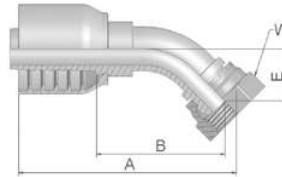

## 92 Female BSP Parallel Pipe Swivel – Straight (60° Cone)

BS5200-A – DKR

Part Number	Hose I.D.				Thread BSP	A mm	B mm	W mm
	DN	Inch	Size	mm				
19243-6-6	10	3/8	-6	9.5	3/8x19	49	20	22
19243-8-6	10	3/8	-6	9.5	1/2x14	51	22	27
19243-8-8	12	1/2	-8	12.7	1/2x14	57	22	27
19243-10-8	12	1/2	-8	12.7	5/8x14	55	20	30
19243-10-10	16	5/8	-10	15.9	5/8x14	57	21	30
19243-12-10	16	5/8	-10	15.9	3/4x14	61	22	32
19243-12-12	19	3/4	-12	19.1	3/4x14	61	22	32
19243-16-16	25	1	-16	25.4	1x11	72	25	41

## B1 Female BSP Parallel Pipe Swivel 45° Elbow (60° Cone)

BS 5200-D – DKR 45°

Part Number	Hose I.D.				Thread BSP	A mm	B mm	E mm	W mm
	DN	Inch	Size	mm					
1B143-6-6	10	3/8	-6	9.5	3/8x19	67	37	17	22
1B143-8-8	12	1/2	-8	12.7	1/2x14	79	45	20	27
1B143-10-10	16	5/8	-10	15.9	5/8x14	89	50	23	30
1B143-12-12	19	3/4	-12	19.1	3/4x14	96	57	25	32
1B143-16-16	25	1	-16	25.4	1x11	121	77	33	41